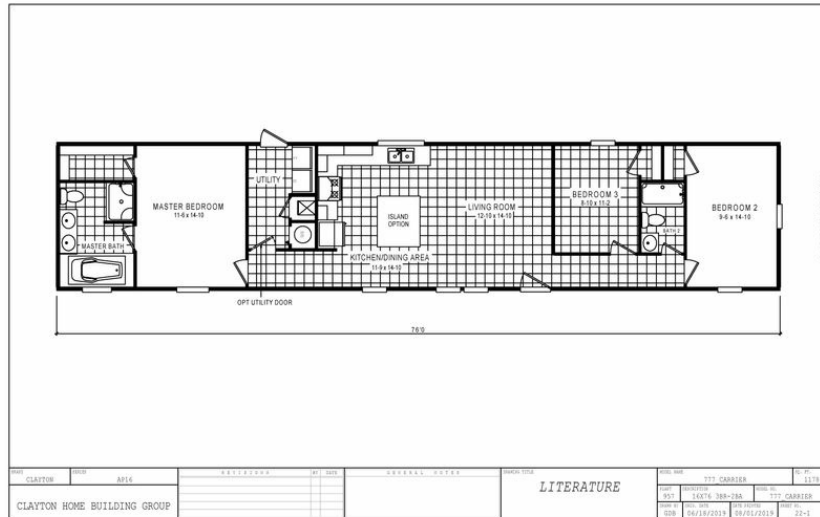

777 "COOL BREEZE" 7616

777 "COOL BREEZE" 7616 Model number: 57CBZ16763AH20

3 beds • 2 baths • 1216 sq.ft. • 16' width • 76' depth

Our home building facilities invest in continuous product and process improvements. Plans, dimensions, features, materials, specifications and availability are subject to change without notice or obligation. Renderings and floor plans are representative likenesses of our homes and may differ from the actual homes. We invite you to tour a Home Center near you and inspect the highest value in quality housing available or call (276) 395-7272 to speak with a Home Consultant. Copyright 2017, CMH. All rights reserved.

777 "COOL BREEZE" 7616 Model number: 57CBZ16763AH20

3 beds • 2 baths • 1216 sq.ft. • 16' width • 76' depth

Our home building facilities invest in continuous product and process improvements. Plans, dimensions, features, materials, specifications and availability are subject to change without notice or obligation. Renderings and floor plans are representative likenesses of our homes and may differ from the actual homes. We invite you to tour a Home Center near you and inspect the highest value in quality housing available or call (276) 395-7272 to speak with a Home Consultant. Copyright 2017, CMH. All rights reserved.